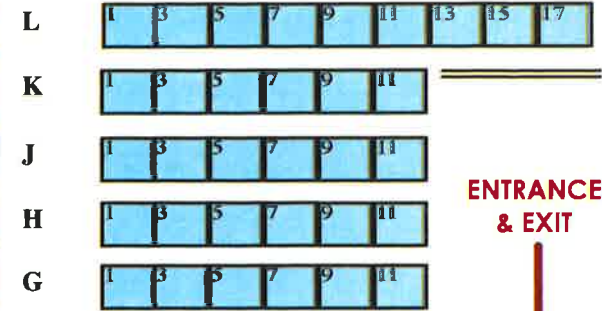

MAIN FLOOR SEATING CHART

ENTRANCE & EXIT

ENTRANCE & EXIT

ISLE – EVEN NUMBERS
14 – 2

CENTER
101 – 115

ISLE – ODD NUMBERS
1 – 13

ENTRANCE & EXIT

STAGE

BALCONY SEATING CHART

ISLE – EVEN NUMBERS
18 – 2

CENTER
101 – 110

ISLE – ODD NUMBERS
1 – 17

ENTRANCE & EXIT

ENTRANCE & EXIT

E 101 102 103 104 105 106 107 108 109 110 111 112 **E**

EVEN NUMBERS
28 – 2

ISLE
101 – 112

ODD NUMBERS
1 – 27