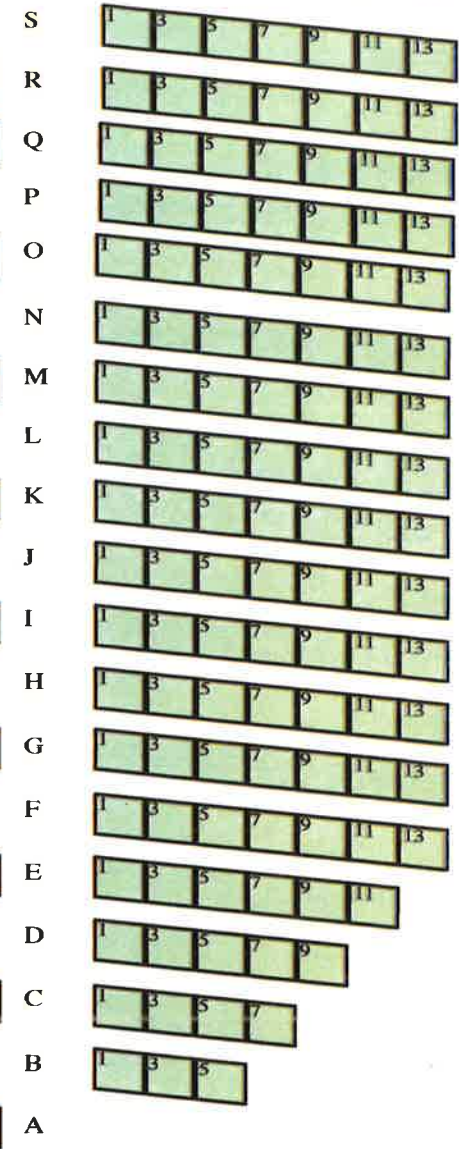

MAIN FLOOR SEATING CHART

ENTRANCE & EXIT

ENTRANCE & EXIT

ISLE – EVEN NUMBERS
14 – 2

CENTER
101 – 115

ISLE – ODD NUMBERS
1 – 13

ENTRANCE & EXIT

STAGE

BALCONY SEATING CHART

ISLE – EVEN NUMBERS
18 – 2

CENTER
101 – 110

ISLE – ODD NUMBERS
1 – 17

ENTRANCE & EXIT

ENTRANCE & EXIT

E 101 102 103 104 105 106 107 108 109 110 111 112 **E**

EVEN NUMBERS
28 – 2

ISLE
101 – 112

ODD NUMBERS
1 – 27