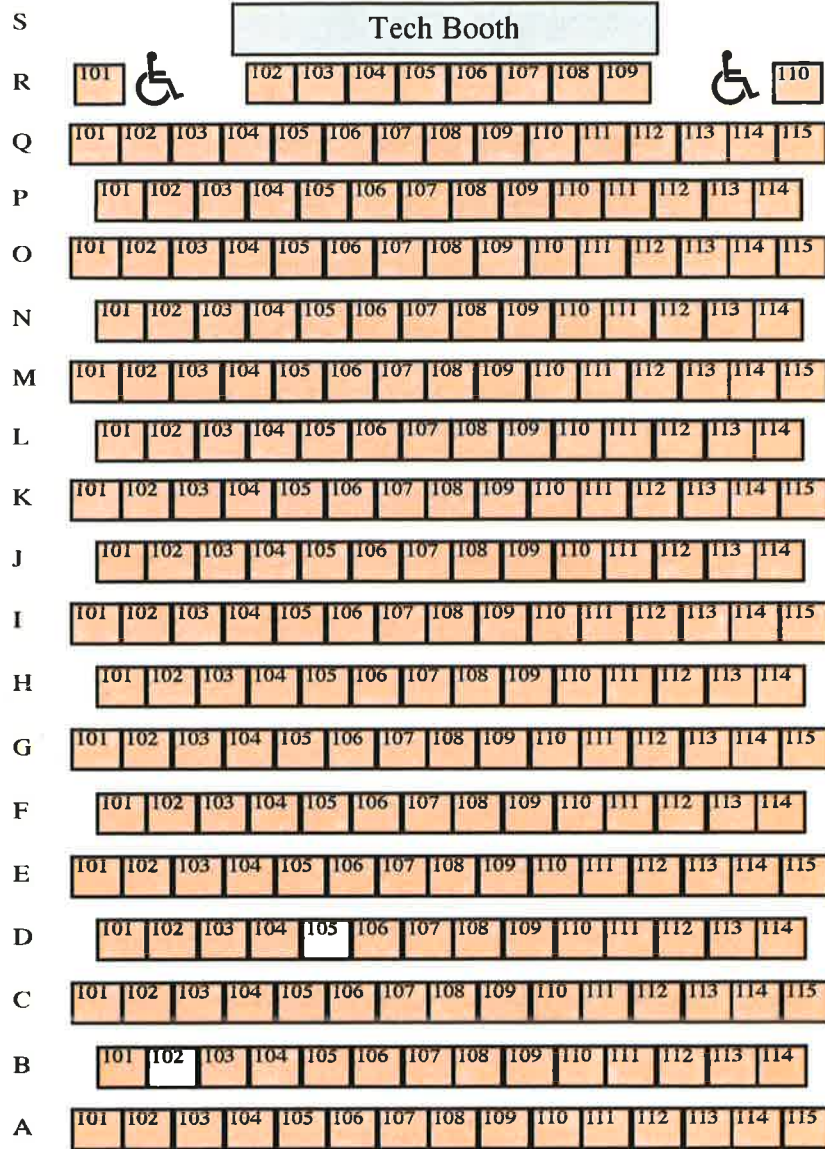

MAIN FLOOR SEATING CHART

ENTRANCE & EXIT

ENTRANCE & EXIT

ISLE – EVEN NUMBERS
14 – 2

CENTER
101 – 115

ISLE – ODD NUMBERS
1 – 13

ENTRANCE & EXIT

STAGE

BALCONY SEATING CHART

ISLE – EVEN NUMBERS
18 – 2

CENTER
101 – 110

ISLE – ODD NUMBERS
1 – 17

ENTRANCE & EXIT

ENTRANCE & EXIT

E 101 102 103 104 105 106 107 108 109 110 111 112 **E**

EVEN NUMBERS
28 – 2

ISLE
101 – 112

ODD NUMBERS
1 – 27