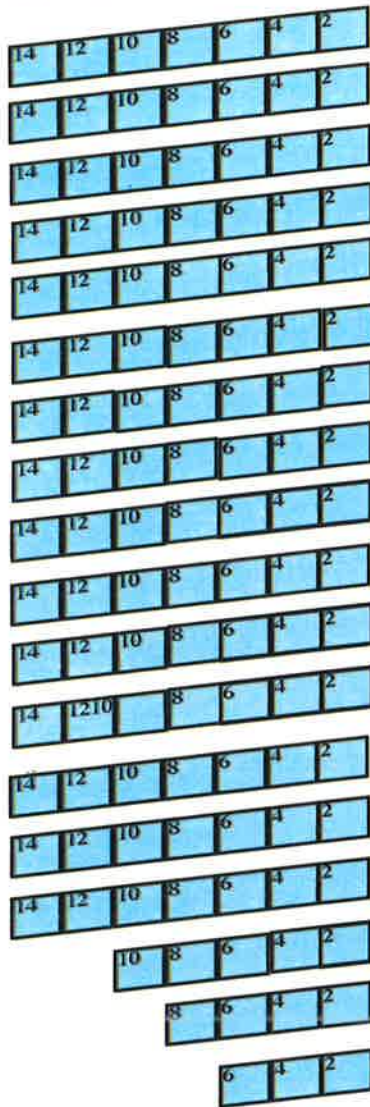

MAIN FLOOR SEATING CHART

ENTRANCE & EXIT

ENTRANCE & EXIT

ISLE – EVEN NUMBERS
14 – 2

CENTER
101 – 115

ISLE – ODD NUMBERS
1 – 13

ENTRANCE & EXIT

STAGE

BALCONY SEATING CHART

ISLE – EVEN NUMBERS
18 – 2

CENTER
101 – 110

ISLE – ODD NUMBERS
1 – 17

ENTRANCE & EXIT

ENTRANCE & EXIT

E 101 102 103 104 105 106 107 108 109 110 111 112 **E**

EVEN NUMBERS
28 – 2

ISLE
101 – 112

ODD NUMBERS
1 – 27